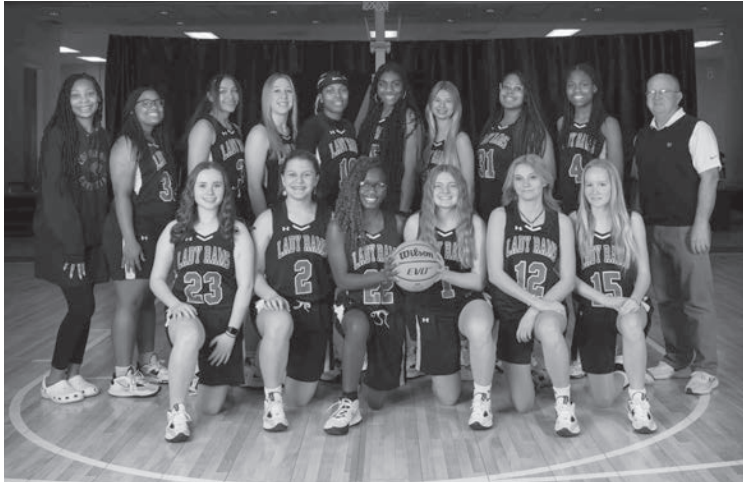

NO	PLAYER	HT	POS	GRADE
1	Carrie Kinard	5' 2"	PG	9
2	Cassie Carter	5' 6"	SF	10
3	Shienne Easterwood	5' 9"	PF	11
4	Meagan Brock	5' 9"	SG	8
5	Ada Grace Farlow	5' 8"	SG	10
10	Satavia Watkins	5' 7"	SG	10
11	McKenzie Kain	5' 4"	SG	10
12	Julia Ladd	5' 6"	SG	10
15	Annabeth Thomas	5' 3"	PG	7
20	Presley Andrews	5' 10"	PF	10
21	Shelbe Grissom	5' 5"	SG	8
22	Kayla Mercer	5' 4"	SG	12
23	Audrey Glover	5' 4"	SF	9
25	Faith Yeates	5' 11"	PF	10
31	Kaitlynn McCoy	5' 9"	C	9
32	Madyson Brock	5' 4"	SG	8