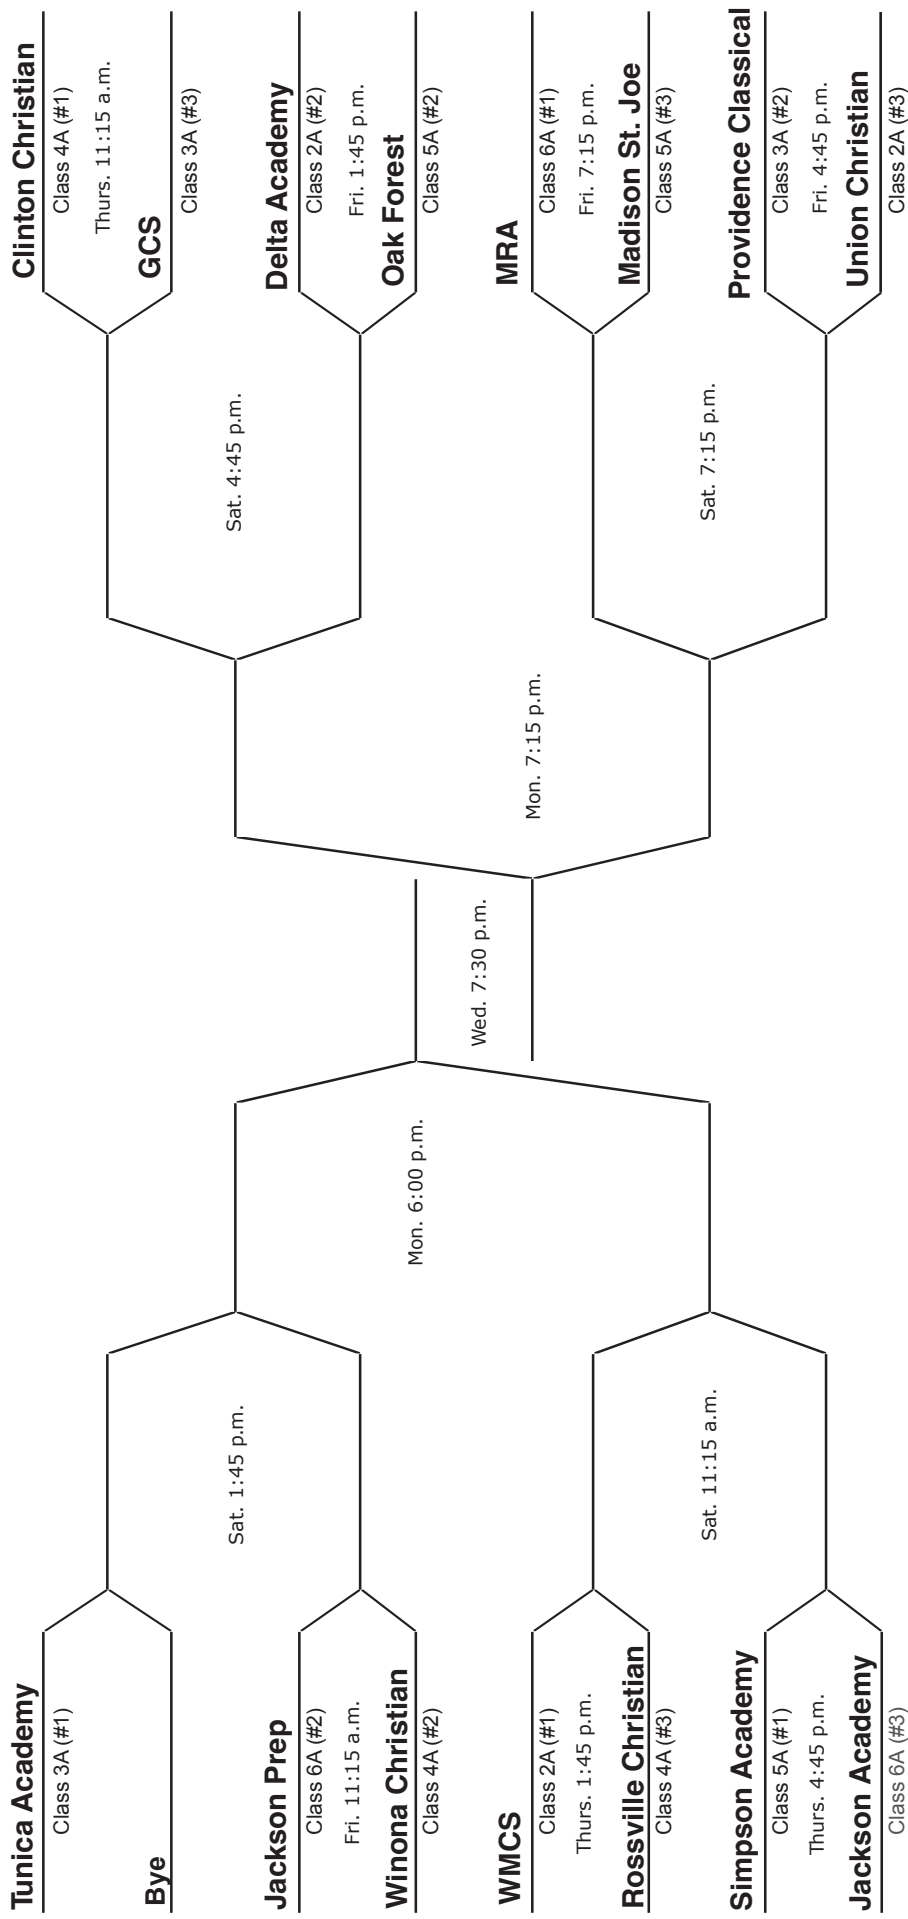

Boys' Bracket

All Overall Tournament games will be played at Mississippi College.

The higher seed will be HOME and will wear white jerseys. Should equal seeds meet, the top team in the bracket will be the home team. Both schools should always BRING BOTH JERSEYS.