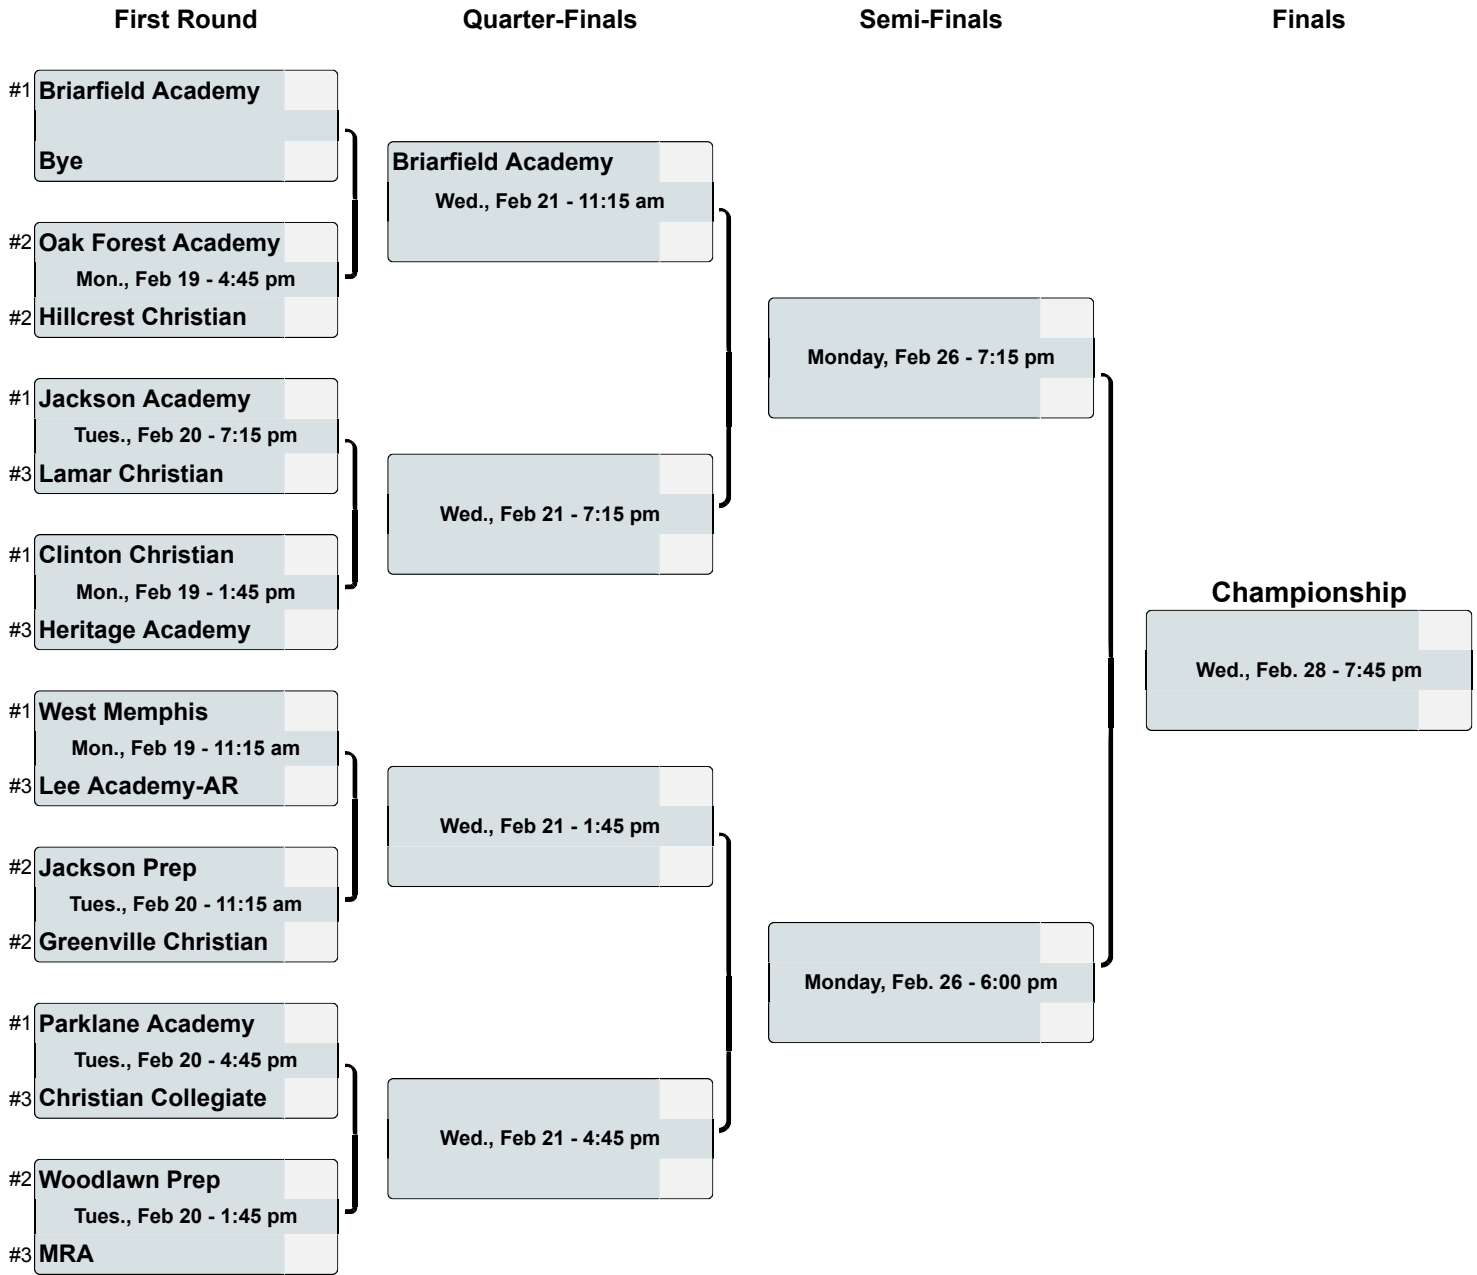

**Jackson Prep
2022-23 Overall Basketball Champions**

2024 Overall Basketball Tournament

February 19, 20, 21, 26, 28

Location: Mississippi College

Girls' Bracket

Both teams should always bring BOTH jerseys. The highest seeded team will be the HOME team and will wear white jerseys. Should equal seeds meet, the top team in the bracket will be the HOME team.

2024 Overall Basketball Tournament

February 19, 20, 21, 26, 28

Location: Mississippi College

Boys' Bracket

Both teams should always bring BOTH jerseys. The highest seeded team will be the HOME team and will wear white jerseys. Should equal seeds meet, the top team in the bracket will be the HOME team.