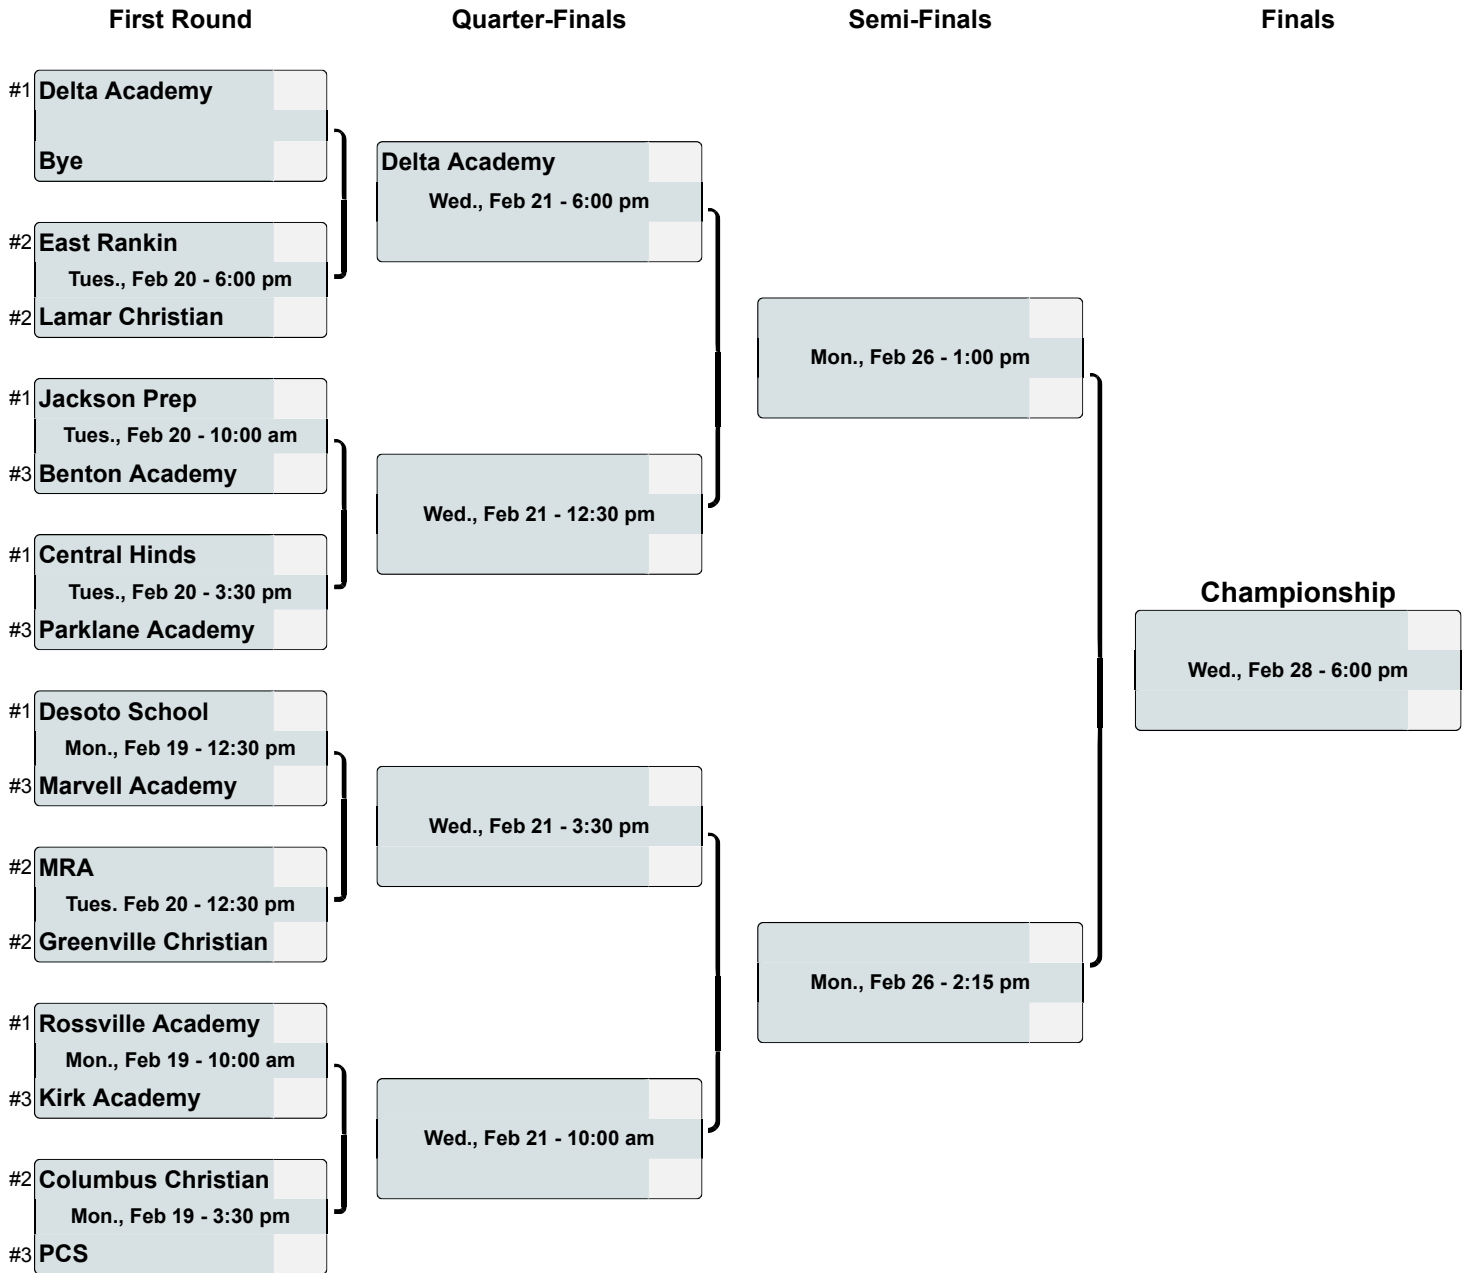

**Jackson Prep
2022-23 Overall Basketball Champions**

2024 Overall Basketball Tournament

February 19, 20, 21, 26, 28

Location: Mississippi College

Girls' Bracket

Both teams should always bring BOTH jerseys. The highest seeded team will be the HOME team and will wear white jerseys. Should equal seeds meet, the top team in the bracket will be the HOME team.

2024 Overall Basketball Tournament

February 19, 20, 21, 26, 28

Location: Mississippi College

Boys' Bracket

Both teams should always bring BOTH jerseys. The highest seeded team will be the HOME team and will wear white jerseys. Should equal seeds meet, the top team in the bracket will be the HOME team.